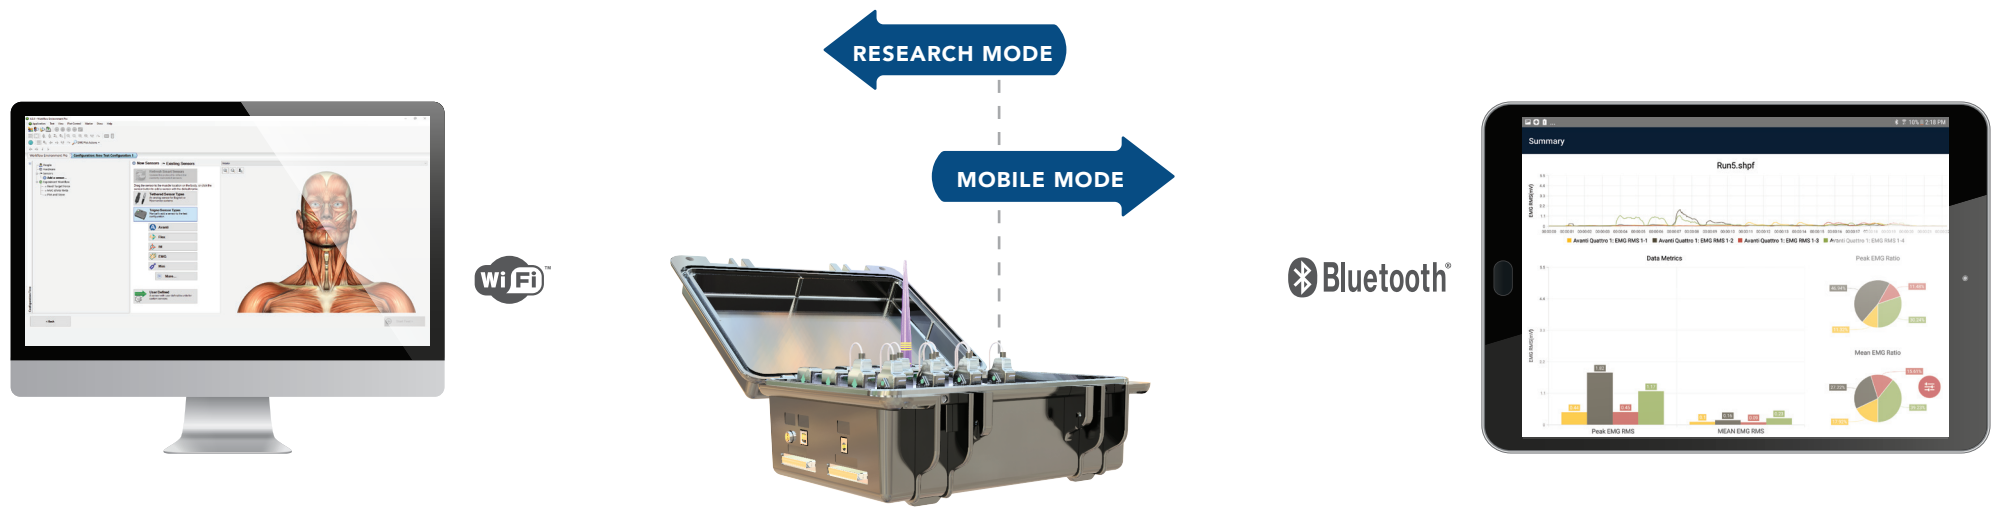

Trigno™ Avanti Research+

EMG & Movement Assessment

Dual Mode Operation for Maximum Flexibility

EMG, Movement Assessment Sensor & Software Solutions for **Human Movement Sciences**